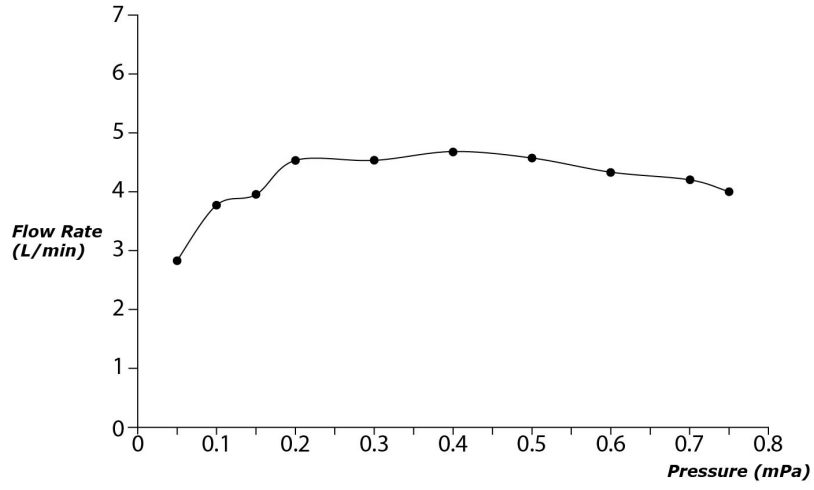

Flow Rate

TLG09303V_V1

Please consult, TOTO representative for more details.

All rights reserved by TOTO including but not limited to Improve & Change of Product Design, Specs or Availability at any time without prior notice.