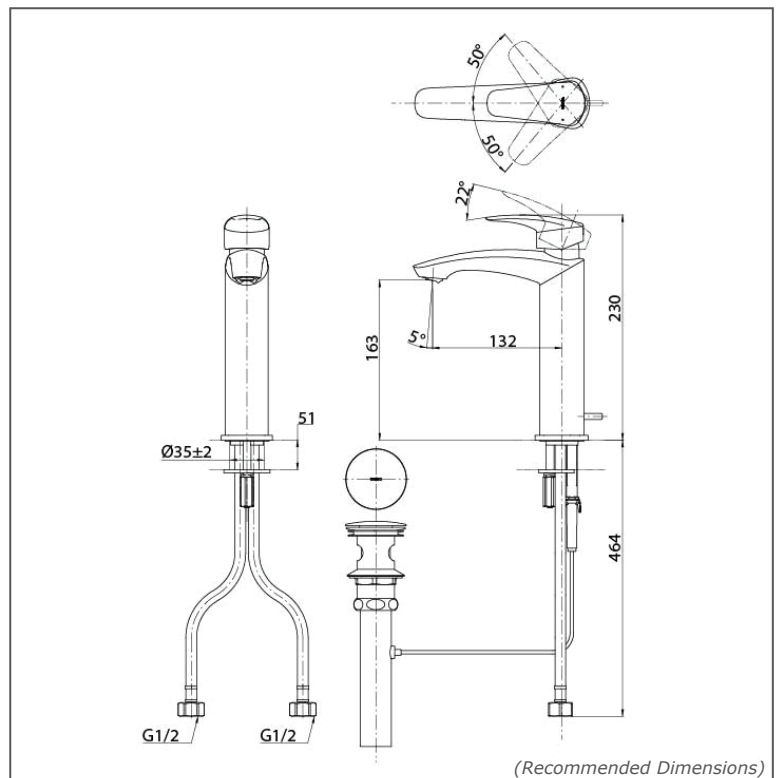

## SPECIFICATIONS

- Finish : Chrome
- Material : Brass
- Water Pressure : 0.25MPa~0.75MPa

## PARTS DESCRIPTION

- TLG09303B : Single Lever Washbasin Faucet (w/ Pop-up Waste)

TLG09303B

Please consult, TOTO representative for more details.

All rights reserved by TOTO including but not limited to Improve & Change of Product Design, Specs or Availability at any time without prior notice.